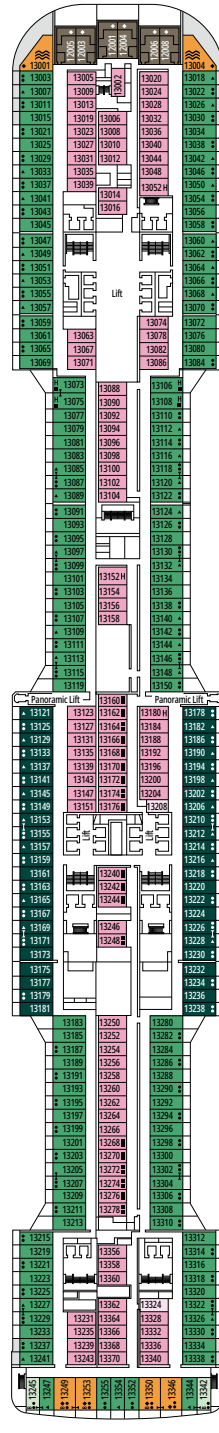

DECK 13
MAGNIFICA