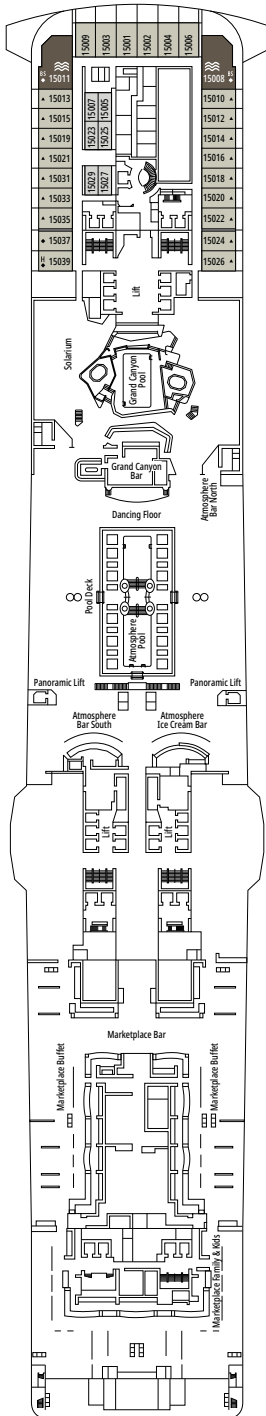

DECK 15
PREZIOSA