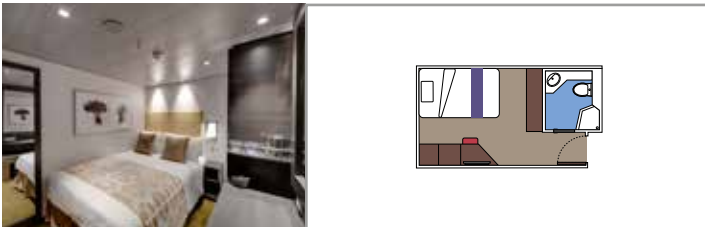

STUDIO INTERIOR

IS

≈10 5-14 1

› Single use

The images are representative only. Size, layout and furniture may vary (within the same cabin category).

Cabin size (m²)

Balcony size (m²)

Deck location

Accommodating up to