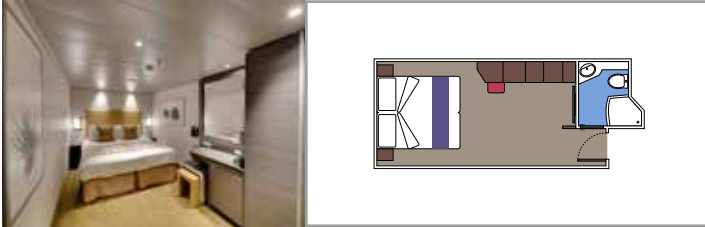

INTERIOR

INCLUDED FACILITIES

- Comfortable double bed or single beds (on request)
- Bathroom with shower or bathtub, vanity area with hairdryer
- Interactive TV, telephone, safe, minibar and air conditioning
- Wifi connection available (for a fee)

DELUXE INTERIOR

IR2

≈15 11-14 4

› Medium deck location