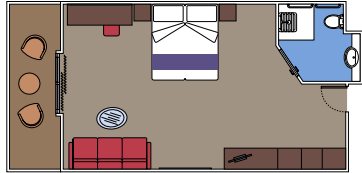

 Cabin size (m²)

 Balcony size (m²)

 Deck location

 Accommodating up to

SUITE AUREA

INCLUDED FACILITIES

- Some Suites have balcony with private whirlpool
- Spacious wardrobe
- Comfortable double bed or single beds (on request)
- Bathroom with shower or bathtub, vanity area with hairdryer
- Interactive TV, telephone, safe, minibar and air conditioning
- Wifi connection available (for a fee)

 Cabin size (m²)

 Balcony size (m²)

 Deck location

 Accommodating up to

BALCONY

INCLUDED FACILITIES

- Sitting area with sofa
- Comfortable double bed or single beds (on request)
- Bathroom with shower or bathtub, vanity area with hairdryer
- Interactive TV, telephone, safe, minibar and air conditioning
- Wifi connection available (for a fee)

STUDIO INTERIOR

IS

 ≈10  5-14  1

› Single use

The images are representative only. Size, layout and furniture may vary (within the same cabin category).

 Cabin size (m²)

 Balcony size (m²)

 Deck location

 Accommodating up to

FACILITIES FOR GUESTS WITH DISABILITIES OR REDUCED MOBILITY

BALCONY CABIN FOR GUESTS WITH DISABILITIES OR REDUCED MOBILITY

MSC YACHT CLUB

Available in:

- › **MSC Yacht Club Deluxe Suite (YC1)**
cabin size ≈25m²; balcony size ≈5m²; deck 15