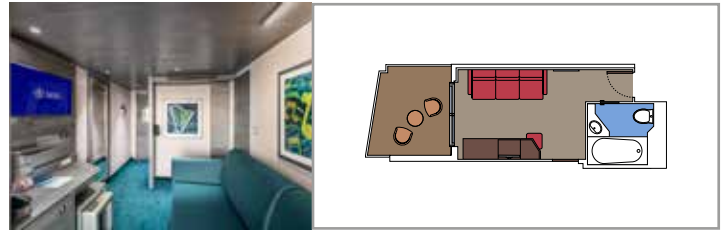

 Cabin size (m²)

 Balcony size (m²)

 Deck location

 Accommodating up to

BALCONY

INCLUDED FACILITIES

- Sitting area with sofa
- Comfortable double bed or single beds (on request)
- Bathroom with shower or bathtub, vanity area with hairdryer
- Interactive TV, telephone, safe, minibar and air conditioning
- Wifi connection available (for a fee)

DELUXE BALCONY WITH PARTIAL VIEW

BP

 ≈17
  ≈4
  8-14
  4

STUDIO BALCONY

BS

 ≈12
  ≈4
  13-14
  1

› Single use

The images are representative only. Size, layout and furniture may vary (within the same cabin category).

Cabin size (m²)

Balcony size (m²)

Deck location

Accommodating up to

OCEAN VIEW

INCLUDED FACILITIES

- Window with sea view
- Relaxing armchair
- Comfortable double bed or single beds (on request)
- Bathroom with shower or bathtub, vanity area with hairdryer
- Interactive TV, telephone, safe, minibar and air conditioning
- Wifi connection available (for a fee)