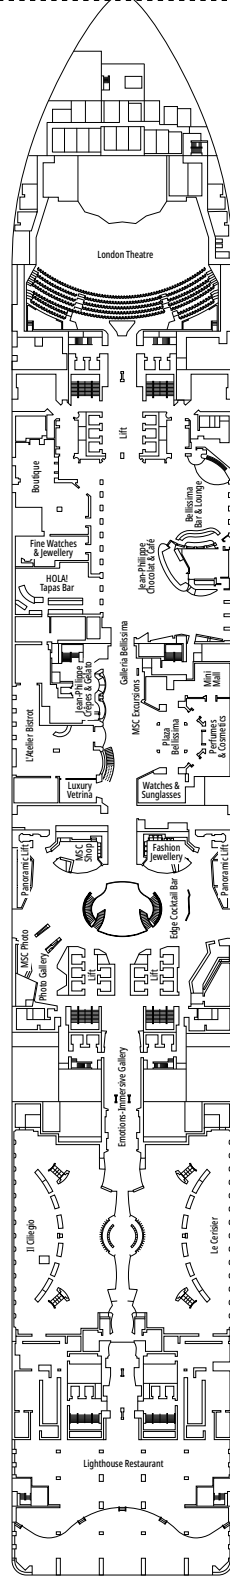

DECK 6
MUSICA