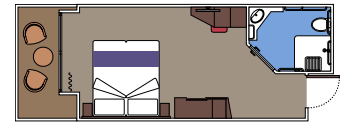

BALCONY

Available in:

- › **Deluxe Balcony (BR3)**
  cabin size ≈19m²; balcony size ≈5m²; high deck location (deck 13)
- › **Deluxe Balcony (BR2)**
  cabin size ≈19m²; balcony size ≈5m²; medium deck location (deck 11-12)
- › **Deluxe Balcony (BR1)**
  cabin size ≈19m²; balcony size ≈5m²; low deck location (deck 9-10)
- › **Deluxe Balcony with Partial View (BP)**
  cabin size ≈19m²; balcony size ≈5m²; deck 8-14