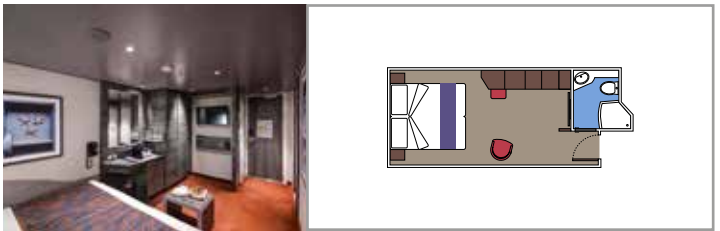

*Available at no extra cost. The image is rendering only.

MSC YACHT CLUB INTERIOR SUITE YIN

 ≈15
  14-16
  2

- › Spacious wardrobe

The images are representative only. Size, layout and furniture may vary (within the same cabin category).

 Cabin size (m²)

 Balcony size (m²)

 Deck location

 Accommodating up to

SUITE AUREA

INCLUDED FACILITIES

- Some Suites have balcony with private whirlpool
- Spacious wardrobe
- Comfortable double bed or single beds (on request)
- Bathroom with shower or bathtub, vanity area with hairdryer
- Interactive TV, telephone, safe, minibar and air conditioning
- Wifi connection available (for a fee)

 Cabin size (m²)

 Balcony size (m²)

 Deck location

 Accommodating up to

BALCONY

INCLUDED FACILITIES

- Sitting area with sofa
- Comfortable double bed or single beds (on request)
- Bathroom with shower or bathtub, vanity area with hairdryer
- Interactive TV, telephone, safe, minibar and air conditioning
- Wifi connection available (for a fee)

 Cabin size (m²)

 Balcony size (m²)

 Deck location

 Accommodating up to

INTERIOR

INCLUDED FACILITIES

- Comfortable double bed or single beds (on request)
- Bathroom with shower or bathtub, vanity area with hairdryer
- Interactive TV, telephone, safe, minibar and air conditioning
- Wifi connection available (for a fee)