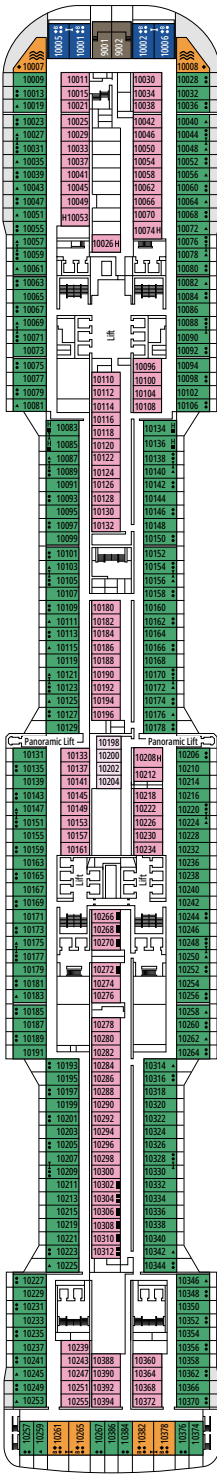

DECK 10
SEASIDE EVO