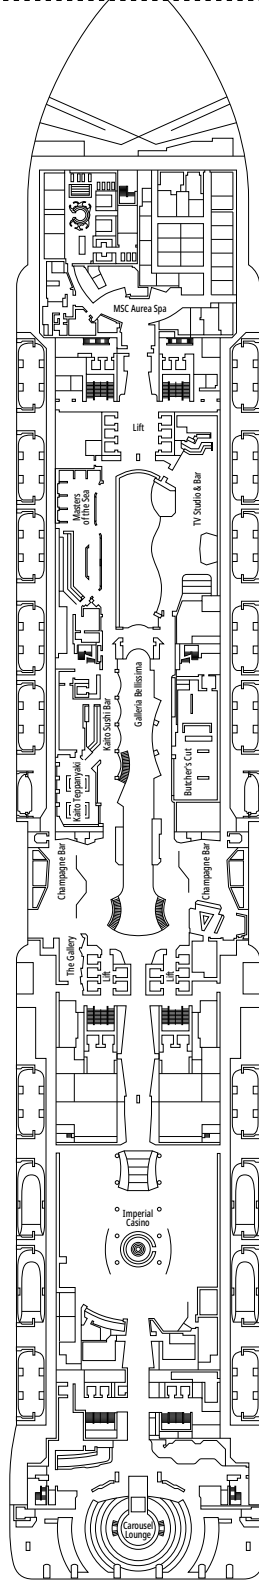

DECK 7
FANTASIA