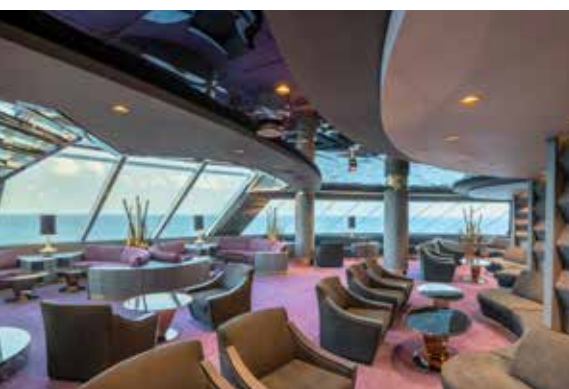

HORIZON POOL

MSC AUREA SPA

CABIN TYPE

DELUXE BALCONY WITH PARTIAL VIEW

MSC YACHT CLUB DELUXE SUITE

 MSC YACHT CLUB

SUITE AUREA

DELUXE BALCONY AUREA

 Accommodating up to

MSC YACHT CLUB ROYAL SUITE

MSC YACHT CLUB

MSC YACHT CLUB	Exclusive services	Seats	Surface (m ²)	Deck
CONCIERGE AREA	Reception with 24-hour concierge service		50	16 Seaview
MSC AUREA SPA	Priority lift access to MSC Aurea Spa, 2 dedicated massage rooms		1.100	7 Fantasia
103 SUITES WITH BUTLER SERVICE	24-hour butler service		from ≈ 12 to ≈ 90	9 Seaside 12 Grandiosa 14 World Class 15 Preziosa 16 Seaview 18 Divina
TOP SAIL LOUNGE	Panoramic lounge, bar	167	423	16 Seaview
MSC YACHT CLUB RESTAURANT	Exclusive restaurant	120	405	18 Divina
MSC YACHT CLUB GRILL & BAR	Buffet and grill	115	1.225	19 Splendida
MSC YACHT CLUB POOL	Pool, 2 whirlpool baths			
MSC YACHT CLUB SUNDECK & BAR	Solarium and bar			

TOP SAIL LOUNGE

MSC YACHT CLUB POOL

INCLUDED FACILITIES

- Luxury Suites with premium interiors
- Some Suites have balcony with private whirlpool
- Spacious wardrobe
- Comfortable double bed or single beds (on request)
- Bathroom with shower or bathtub, vanity area with hairdryer
- Interactive TV, telephone, safe, minibar and air conditioning
- Wifi connection included