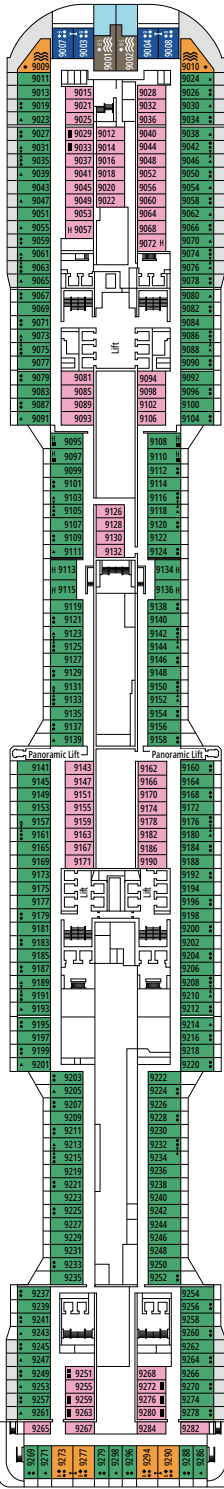

DECK 9
SEASIDE