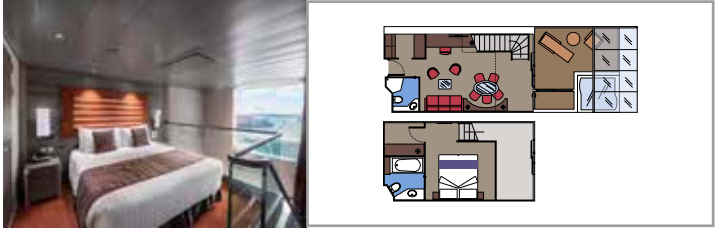

MSC YACHT CLUB DUPLEX SUITE WITH WHIRLPOOL YJD

≈59
≈23
9-12
4

- › Balcony with dining table and private whirlpool bath
- › Easy access to the MSC Yacht Club areas
- › Two-deck-high cabin

Main level:

- › Open living/dining room with sofa that converts to double bed
- › Bathroom with shower

Second level:

- › Master bedroom with double bed which can be converted into two single beds (on request)
- › Two walk-in wardrobes
- › Bathroom with bathtub