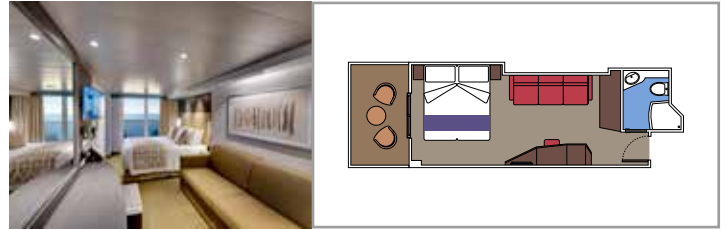

DELUXE BALCONY

BR1

≈17
≈4
8-10
4

› Low deck location