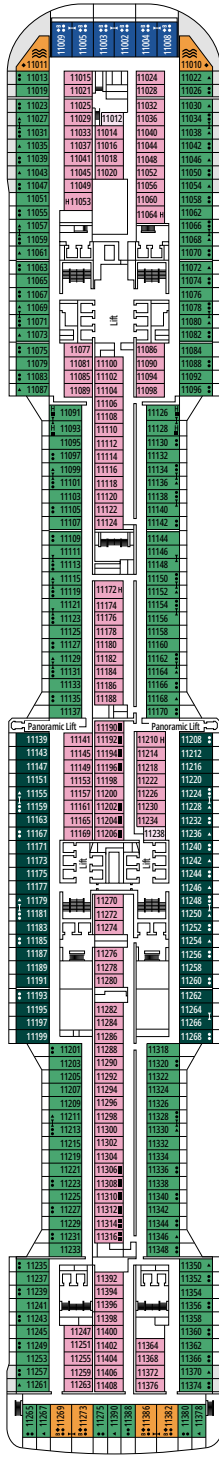

DECK 11
BELLISSIMA