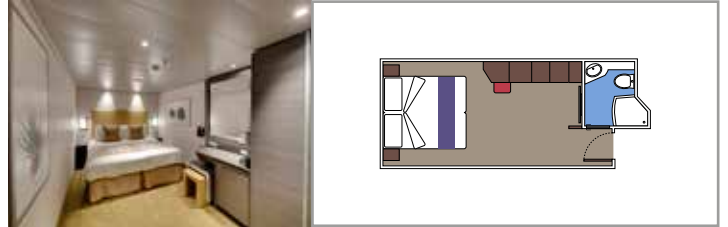

DELUXE INTERIOR

IR1

≈15 5-10 4

› Low deck location