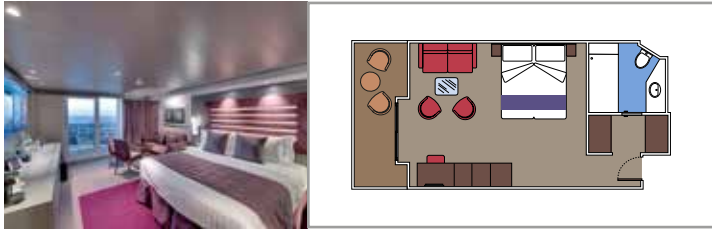

MSC YACHT CLUB DELUXE SUITE YC1

≈26
≈5
14-18
4

- › Sitting area with sofa
- › Spacious wardrobe