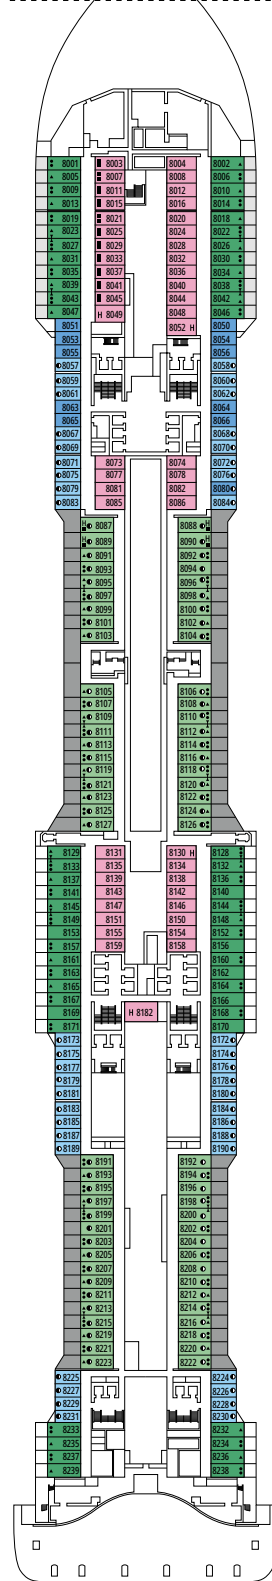

 ≈59
  ≈23
  9-12
  4

- › Balcony with dining table and private whirlpool bath
- › Easy access to the MSC Yacht Club areas
- › Two-deck-high cabin

Main level:

- › Open living/dining room with sofa that converts to double bed
- › Bathroom with shower

INTERIOR

Available in:

- › **Deluxe Interior (IR2)**
cabin size ≈19m²; medium deck location (deck 11-14)
- › **Deluxe Interior (IR1)**
cabin size ≈19m²; low deck location (deck 8-10)

The images are representative only; the size, layout and furniture may vary (within the same cabin category).

FACILITIES FOR GUESTS WITH DISABILITIES OR REDUCED MOBILITY

Cabin door width	85,5 cm
Cabin clearance	82,1 cm
Bathroom door width	90 cm
Size of cabin (floor space)	from ≈ 24 to ≈ 39 m ²
Size of bathroom	3,5 m ²
Is there a fold-down seat in the shower?	Yes
Height of seat from the floor	44 cm
Does the WC seat have grab rails?	Yes
Are wheelchairs available on board?	In limited numbers*
Are all decks/public areas accessible?	Yes
Are all lifeboats wheelchair-accessible?	No**
Do the lifts have deck indicators?	Visual, Audio & Braille
Can severely visually impaired/blind guests be catered for on the cruise?	Only with full-time carer

L'ATELIER BISTROT

GALLERIA BELLISSIMA

DECK 4
LIRICA

DECK 5
OPERA

DECK 6
MUSICA

DECK 7
FANTASIA

DECK 8
MERAVIGLIA

LONDON THEATRE