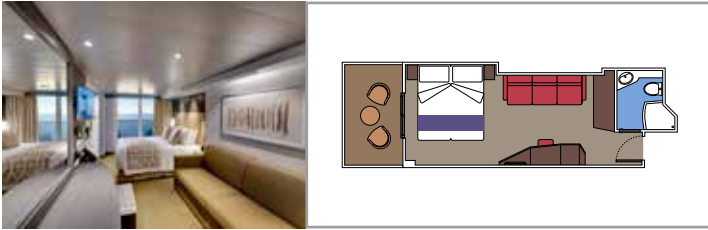

DELUXE BALCONY

BR2

≈17
≈4
11-12
4

› Medium deck location