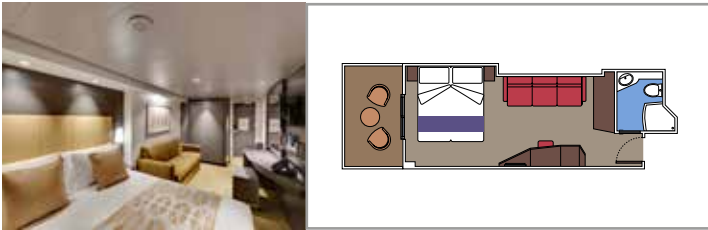

DELUXE BALCONY WITH PARTIAL VIEW

BP

≈17
≈4
8-14
4