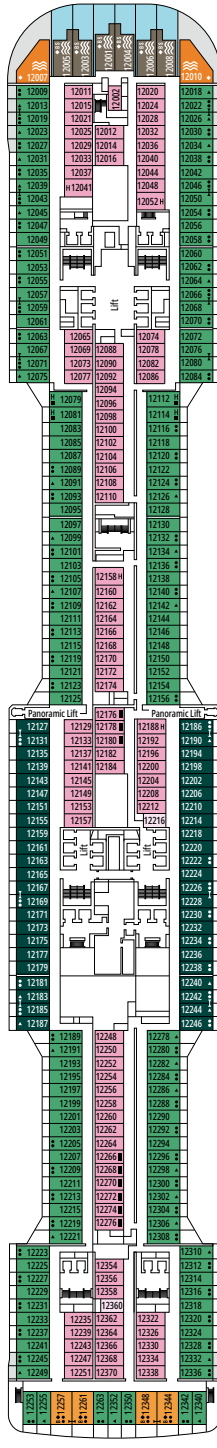

DECK 12
GRANDIOSA